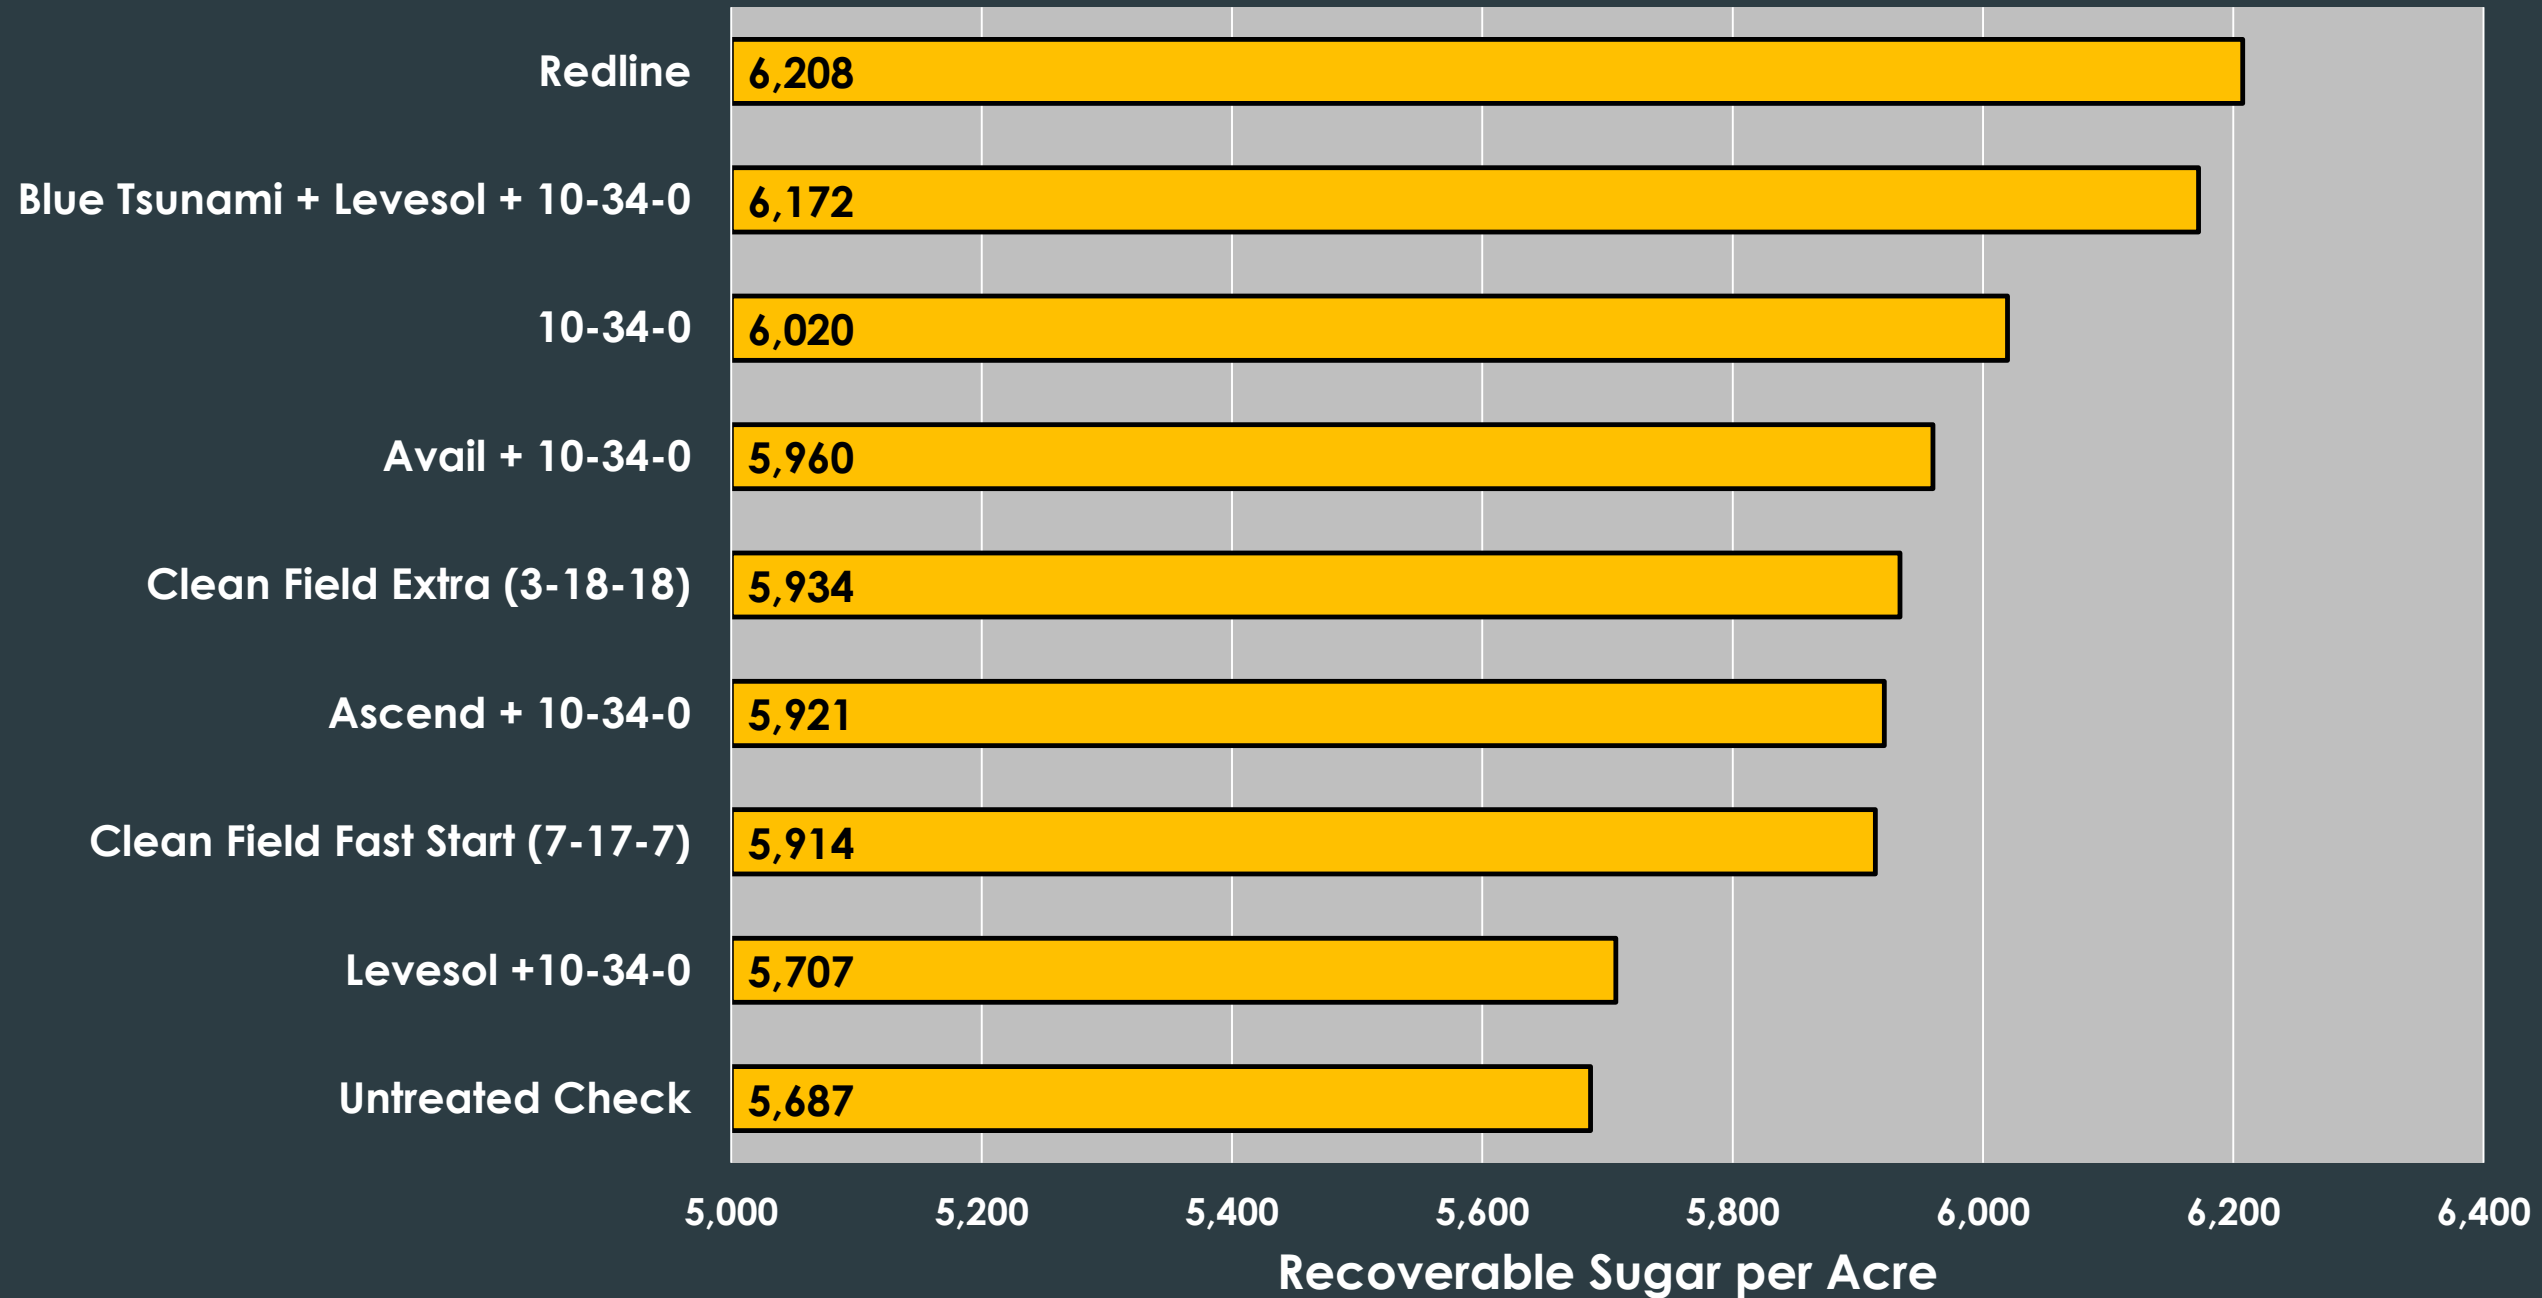

2014 MDFC Starter Fertilizer Trial

Clean Field Xtra

2014 MDFC Starter Fertilizer Trial

$p(0.05)$

2014-2015 MDFC Starter Fertilizer Trial

2014-2015 MDFC Starter Fertilizer Trial

2014-2015 MDFC Starter Fertilizer Trial

Starter Fertilizer (2014 – 2016)