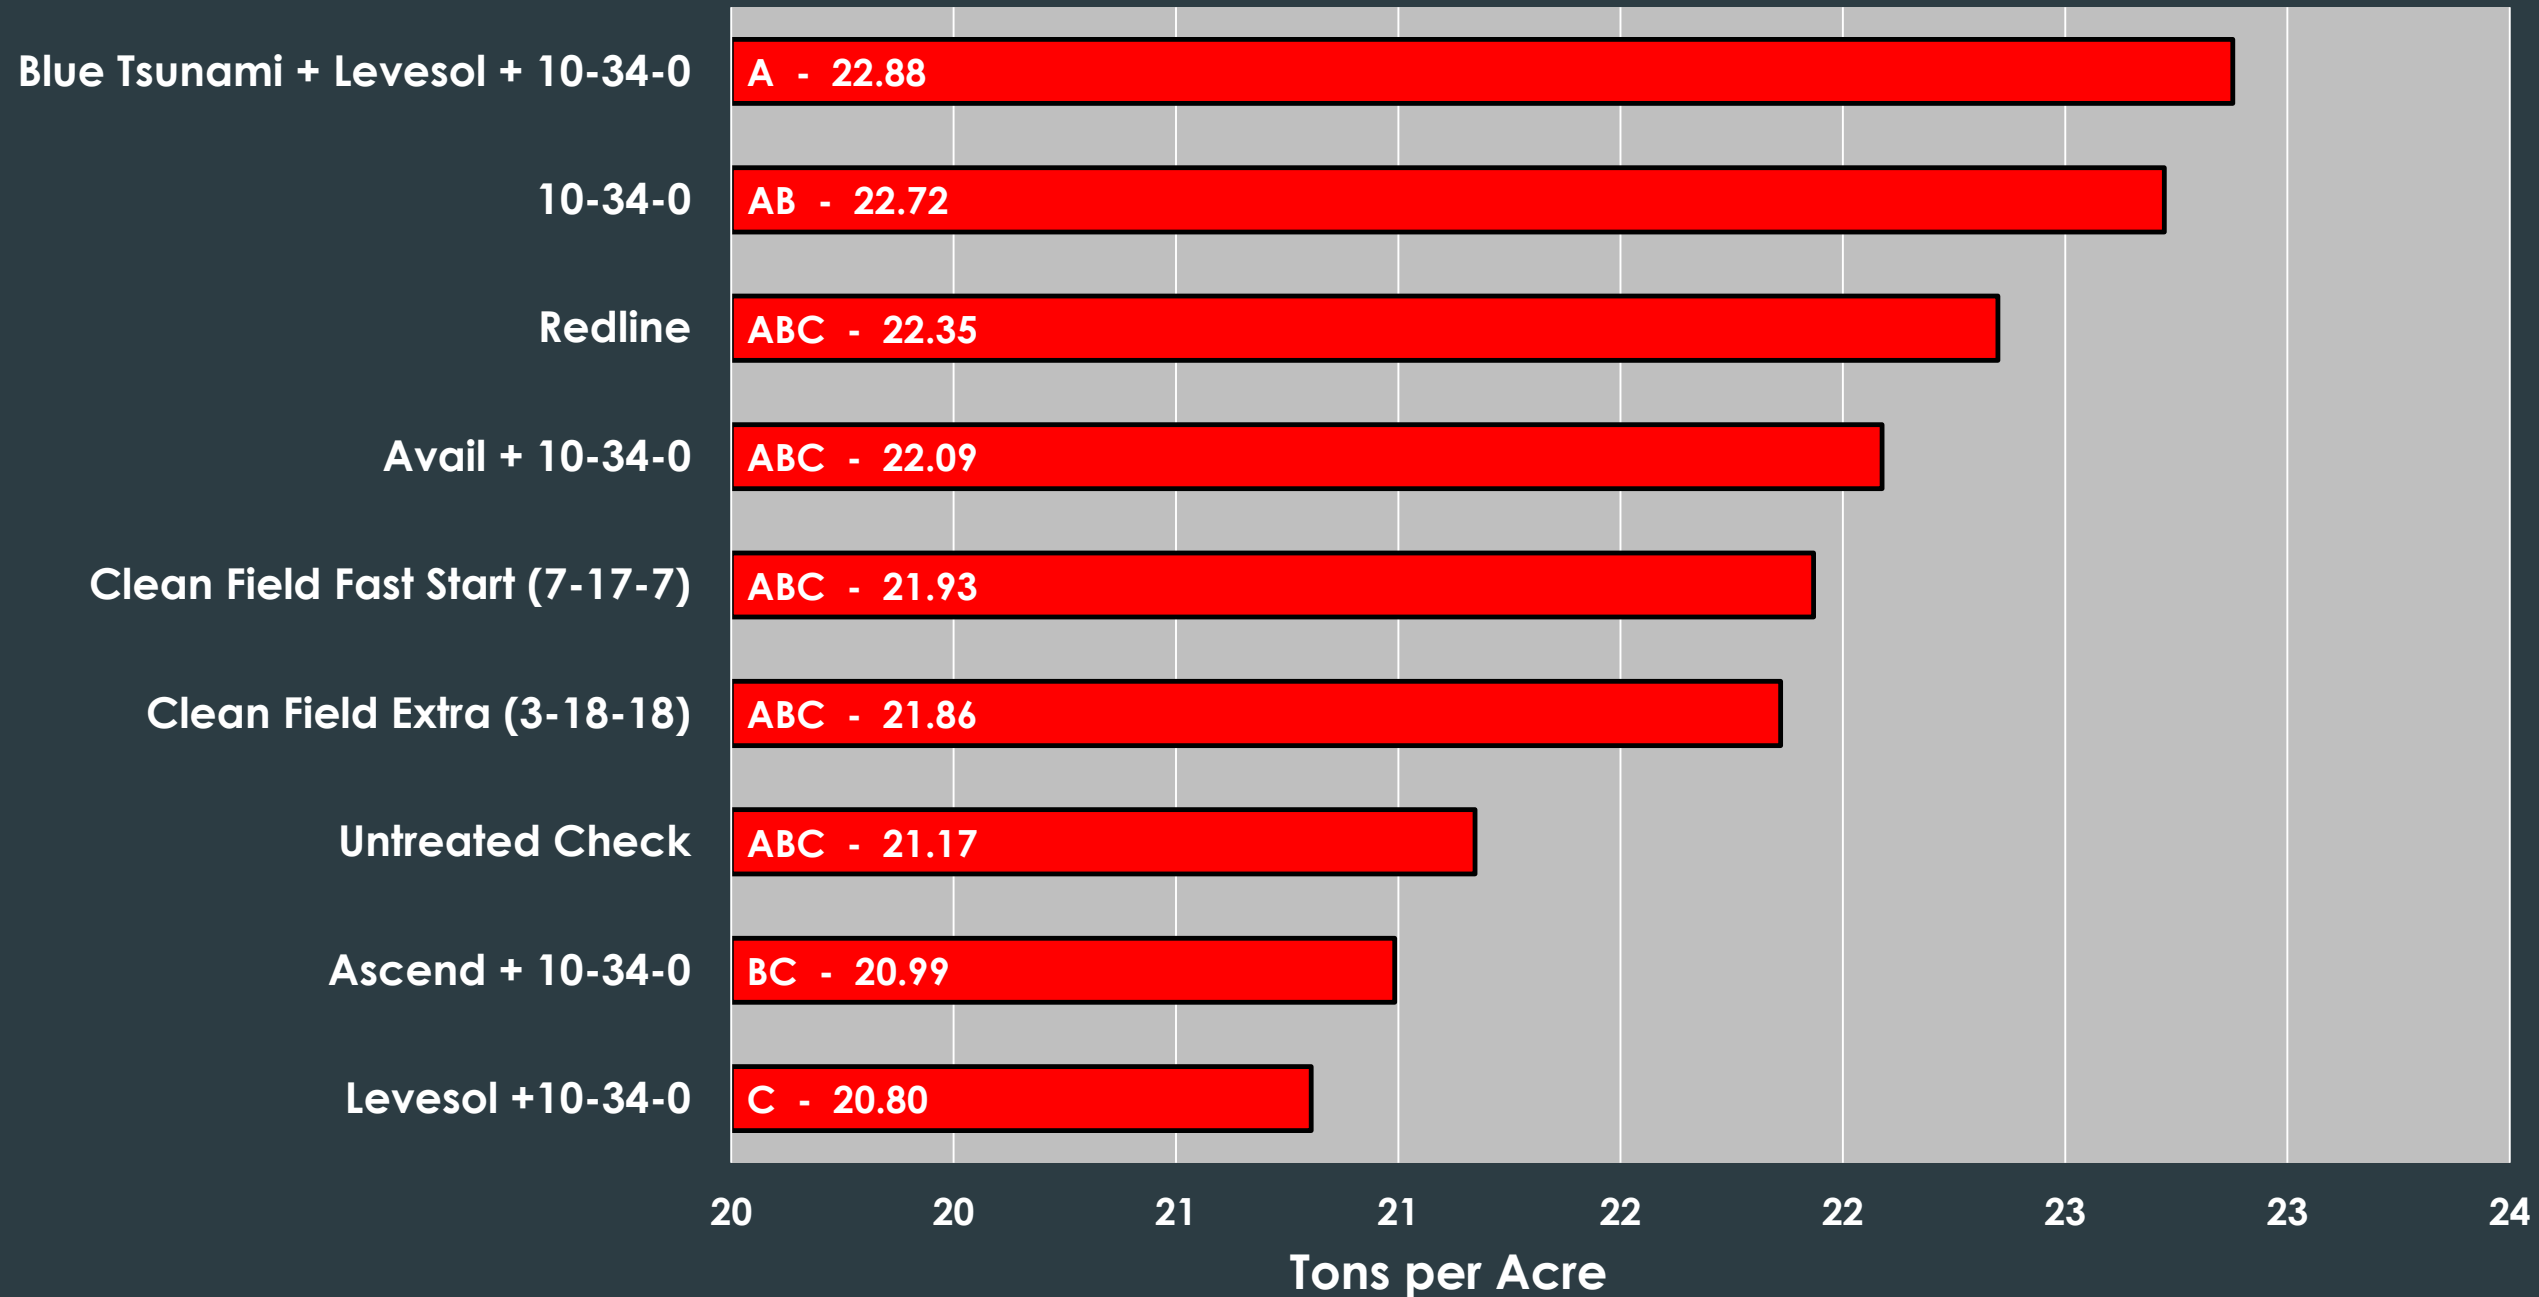

2014 MDFC Starter Fertilizer Trial

Clean Field Xtra

2014 MDFC Starter Fertilizer Trial

$p(0.05)$

2014-2015 MDFC Starter Fertilizer Trial

2014-2015 MDFC Starter Fertilizer Trial

2014-2015 MDFC Starter Fertilizer Trial

Starter Fertilizer (2014 – 2016)