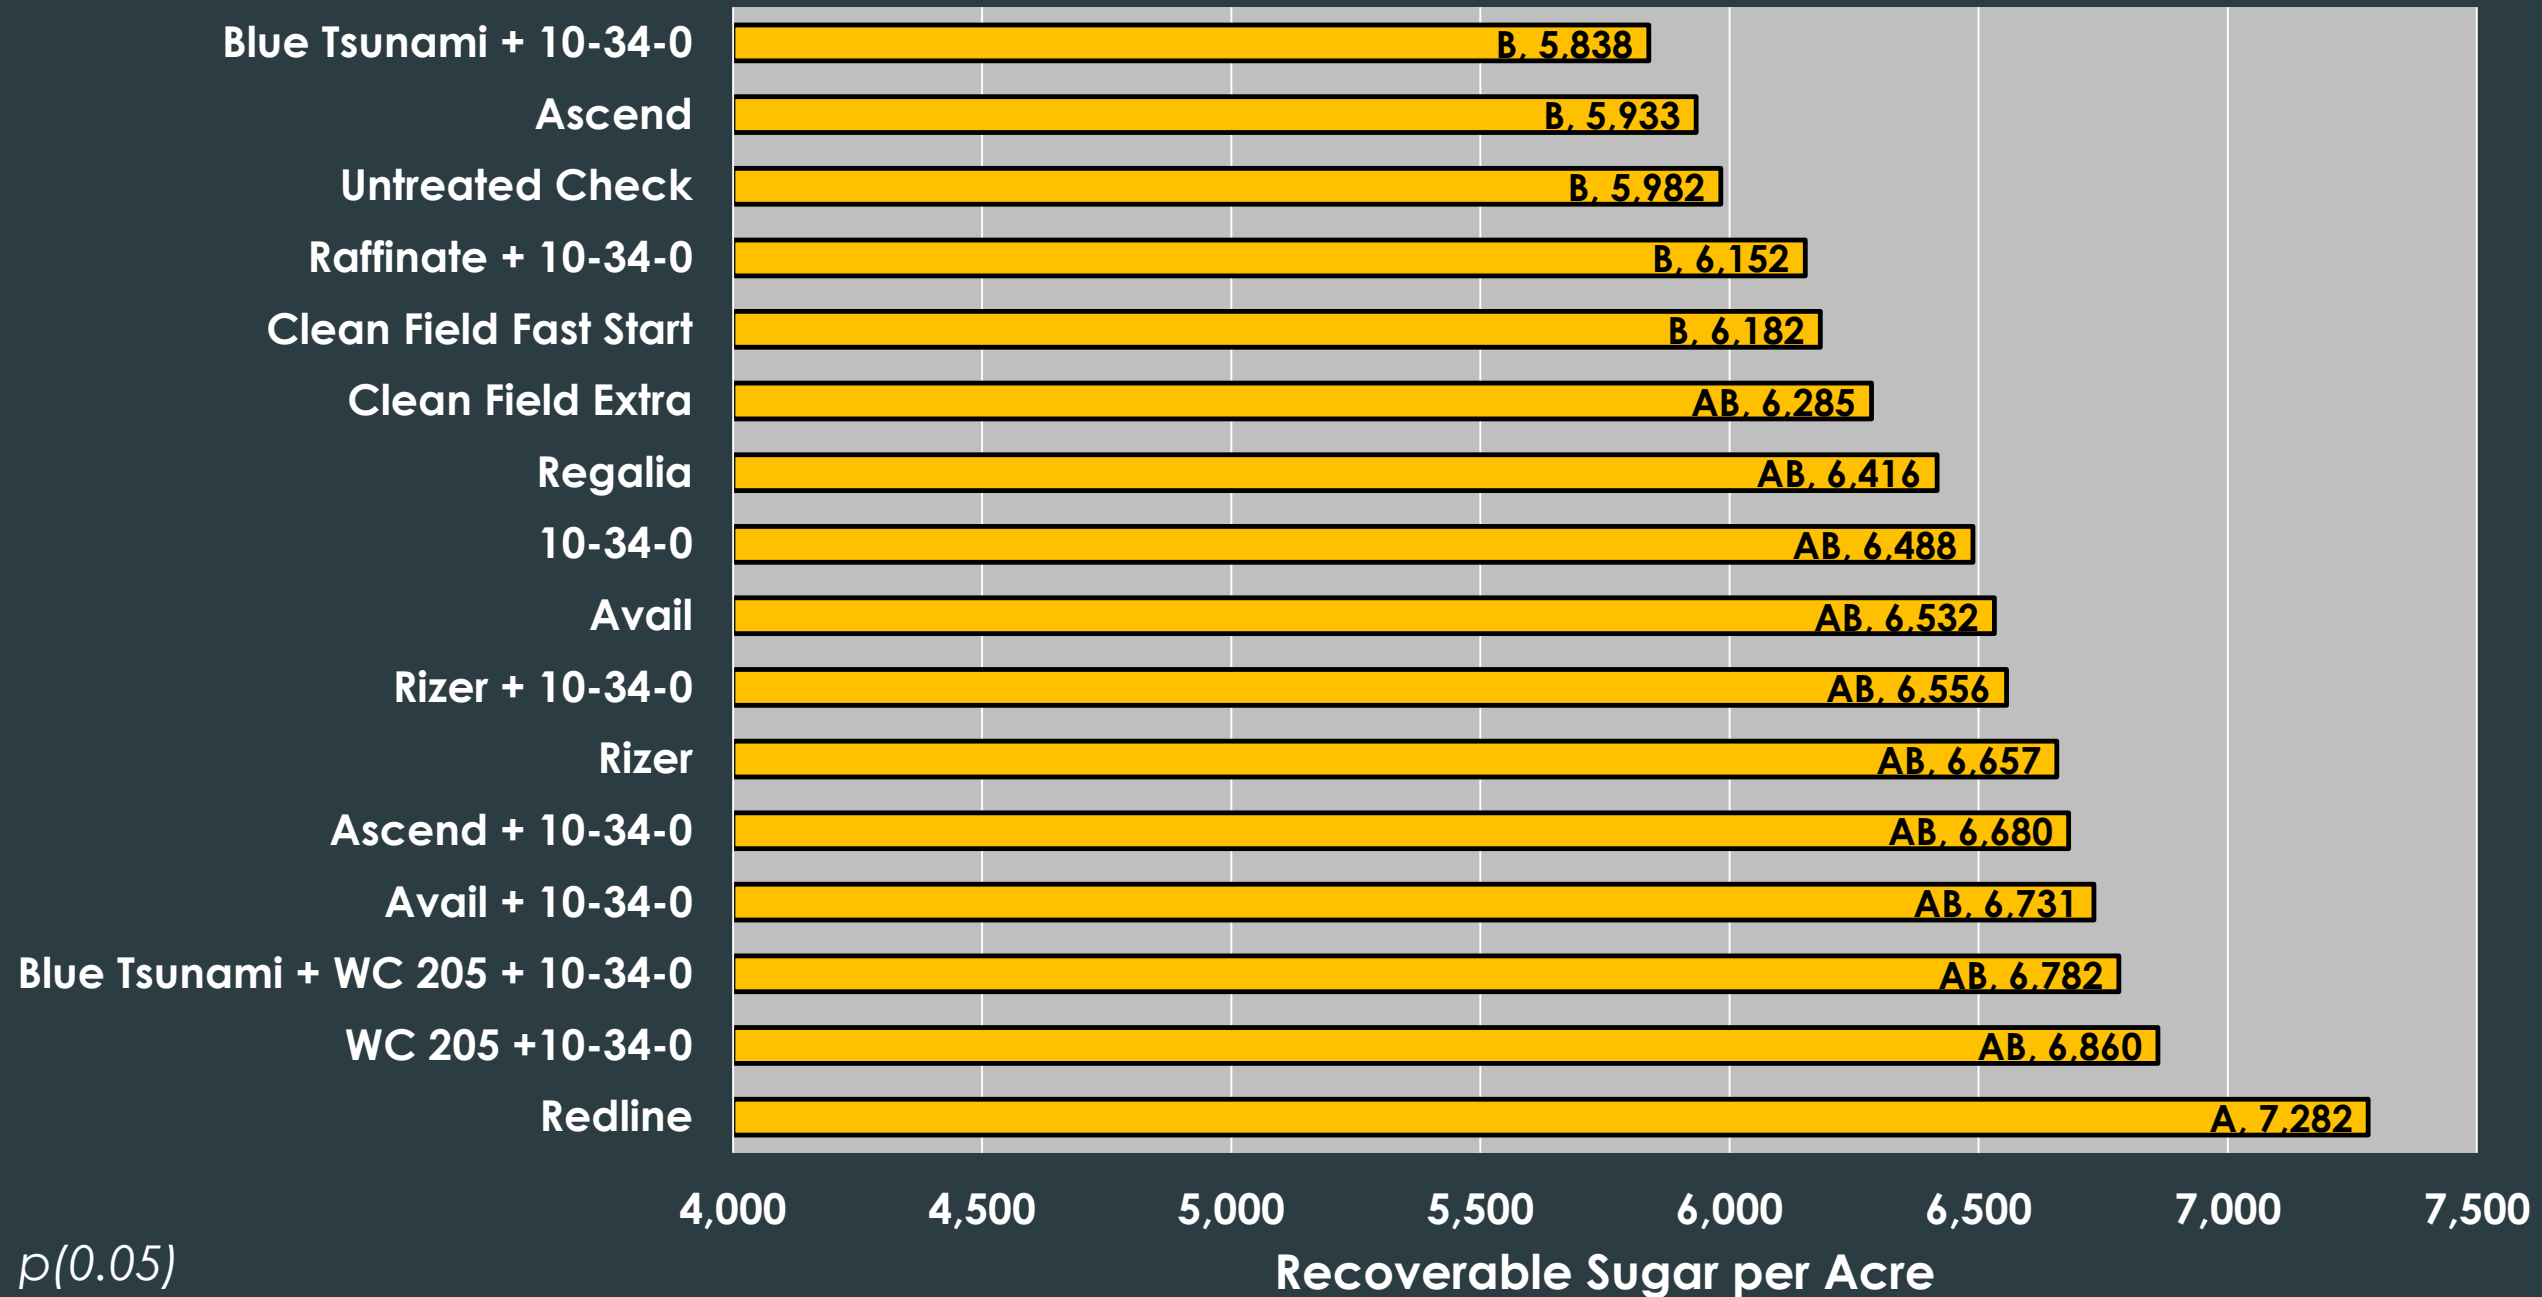

2014 MDFC Starter Fertilizer Trial

Clean Field Xtra

2014 MDFC Starter Fertilizer Trial

$p(0.05)$

2014-2015 MDFC Starter Fertilizer Trial

2014-2015 MDFC Starter Fertilizer Trial

2014-2015 MDFC Starter Fertilizer Trial

Starter Fertilizer (2014 – 2016)