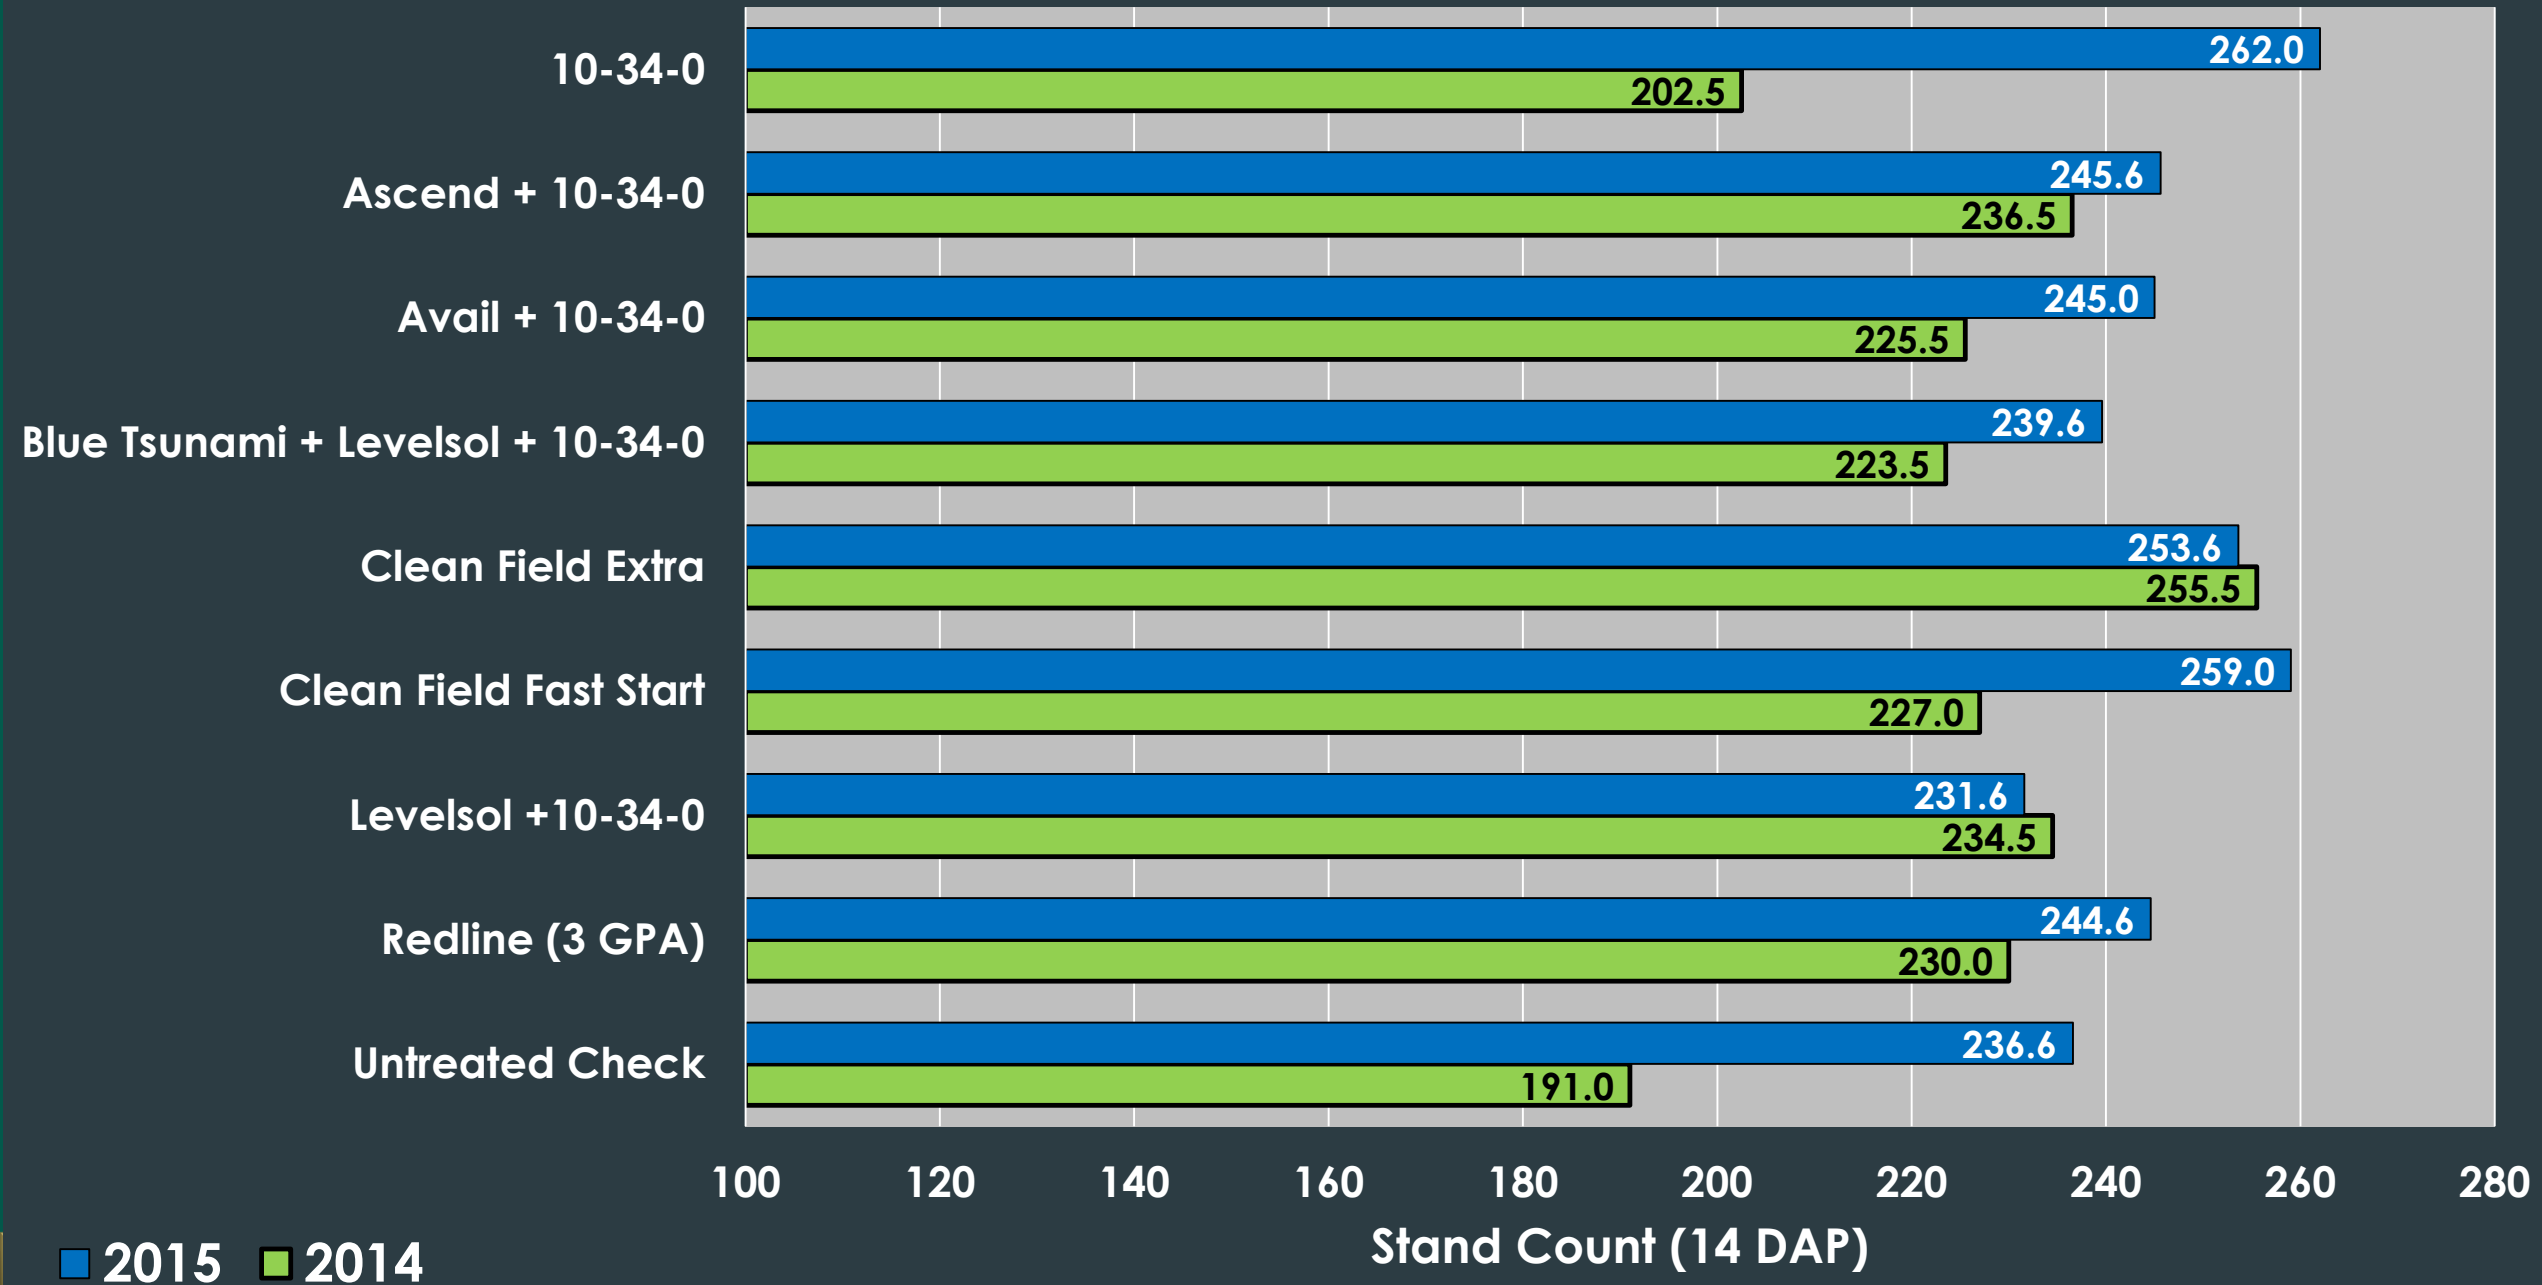

2014 MDFC Starter Fertilizer Trial

Clean Field Xtra

2014 MDFC Starter Fertilizer Trial

$p(0.05)$

2014-2015 MDFC Starter Fertilizer Trial

2014-2015 MDFC Starter Fertilizer Trial

2014-2015 MDFC Starter Fertilizer Trial

Starter Fertilizer (2014 – 2016)