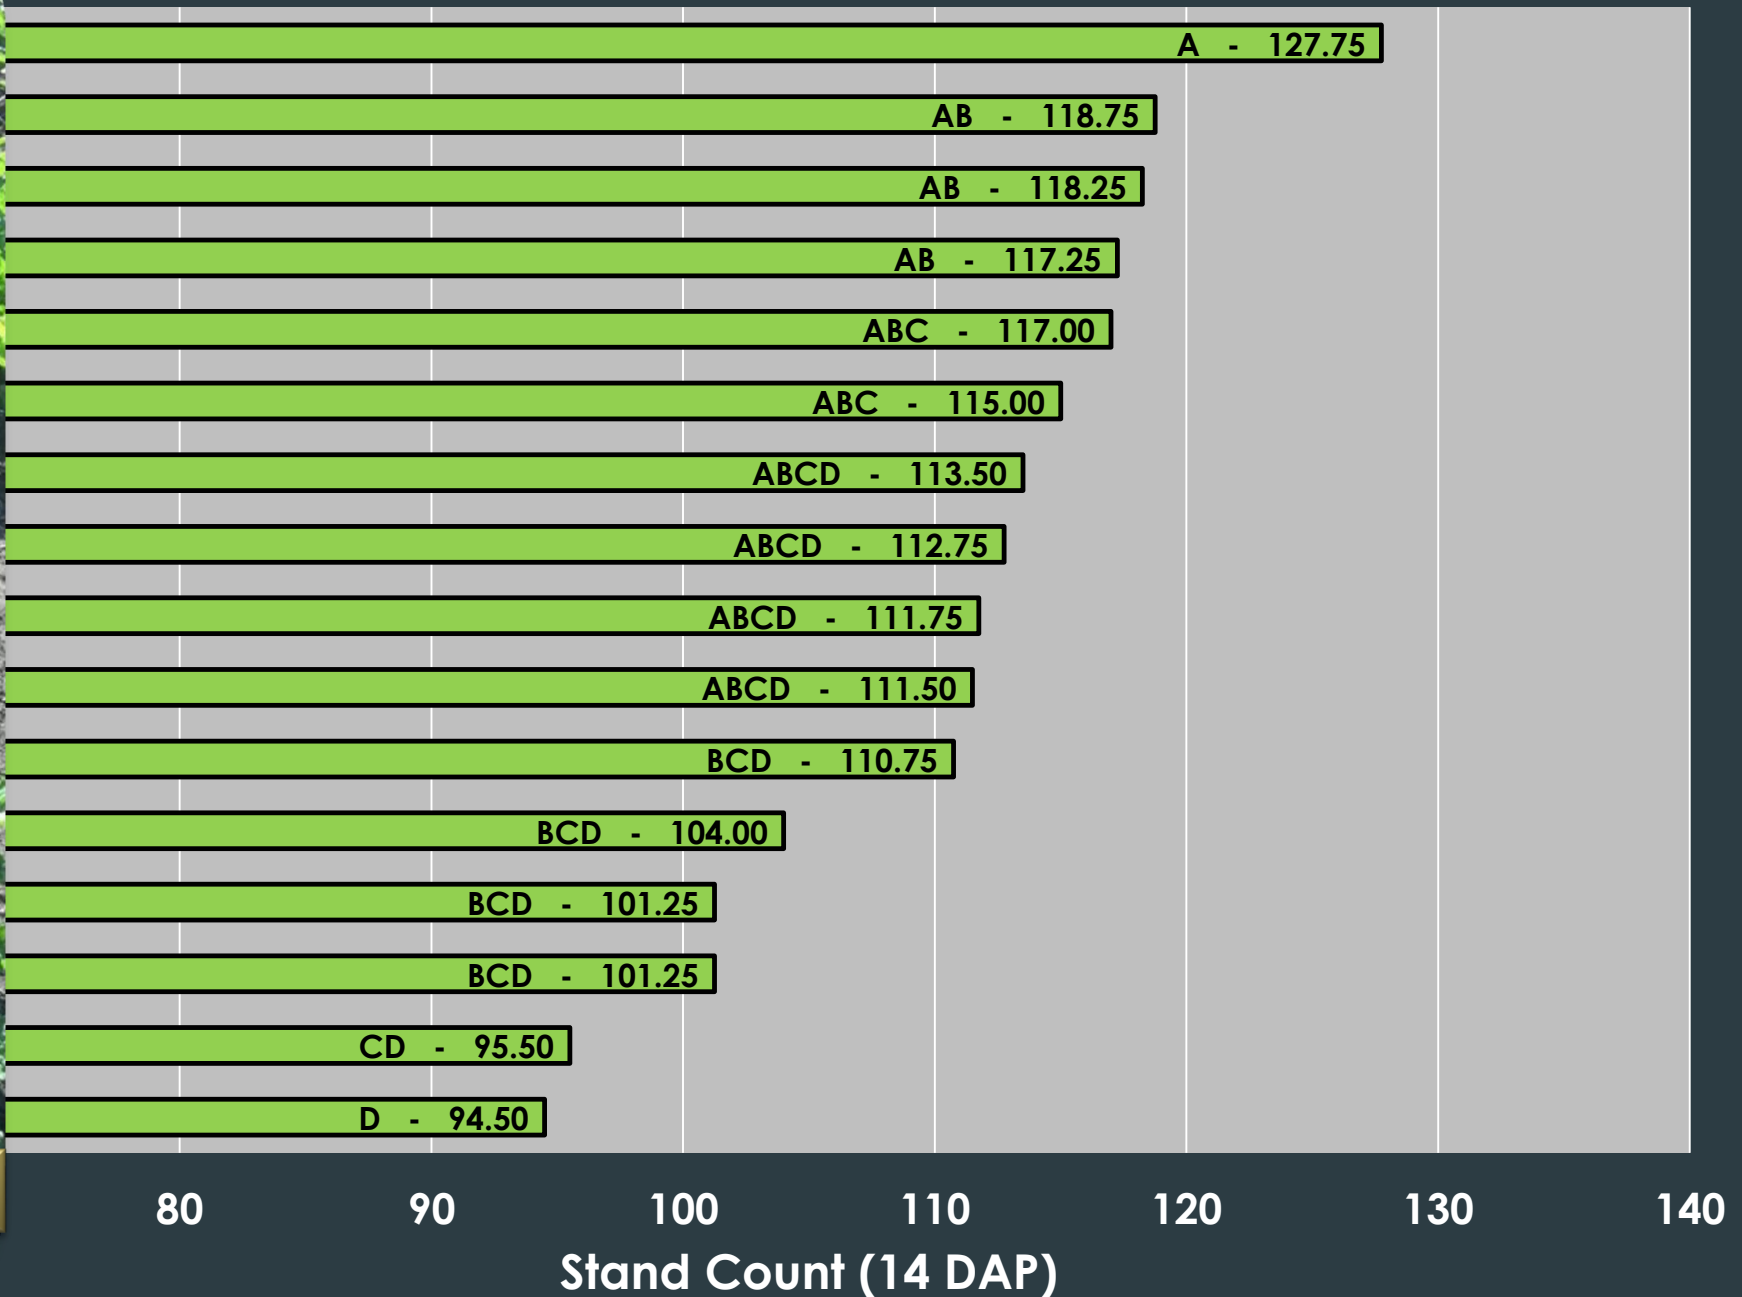

2014 MDFC Starter Fertilizer Trial

Clean Field Xtra

2014 MDFC Starter Fertilizer Trial

$p(0.05)$

2014-2015 MDFC Starter Fertilizer Trial

2014-2015 MDFC Starter Fertilizer Trial

2014-2015 MDFC Starter Fertilizer Trial

Starter Fertilizer (2014 – 2016)